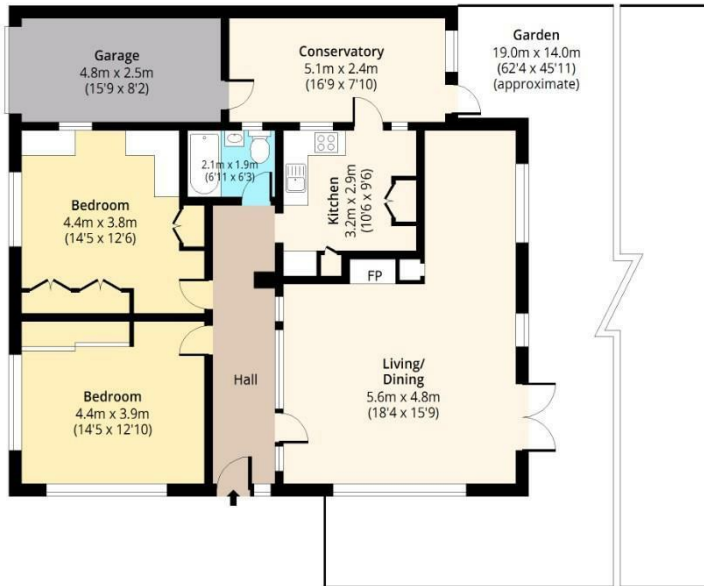

## Freehold

- Detached Family Bungalow
- Spacious Lounge
- Potential To Extend (stp)
- Spanning Over 1700 sq ft
- Two Bedrooms/One Bathroom
- Off Street Parking/Garage
- Chain Free

Accommodation consists of a large formal living room, a separate kitchen, two bedrooms and a family bathroom. The loft offers ample space which can be converted (stpp).

### Ground Floor

Approx. 128.69 Sq. meters (1385 Sq. feet)

### Loft

Approx. 34.80 Sq. meters (375 Sq. feet)

Total area: approx. 163.49 Sq. meters (1760 Sq. feet)  
For illustration purposes only - not to scale  
[www.lpaplus.com](http://www.lpaplus.com)