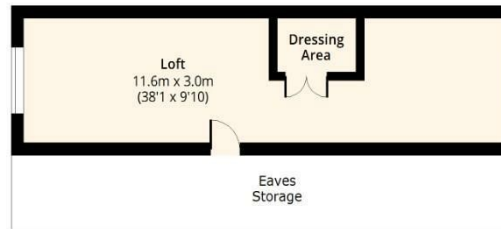

Loft

Approx. 34.80 Sq. meters (375 Sq. feet)

Total area: approx. 163.49 Sq. meters (1760 Sq. feet)
For illustration purposes only - not to scale
www.lpaplus.com

BUTLER & STAG

01992 667666

4 Forest Drive, Theydon Bois, Essex, CM16 7EY

theydon@butlerandstag.com

www.butlerandstag.uk

IMPORTANT NOTICE - These particulars have been prepared in good faith and they are not intended to constitute part of an offer or contract. We have not performed a structural survey on this property and the services, appliances and specific fittings have not been tested. All photographs, measurements, floor plans and distances referred to are given as a guide and should not be relied upon.